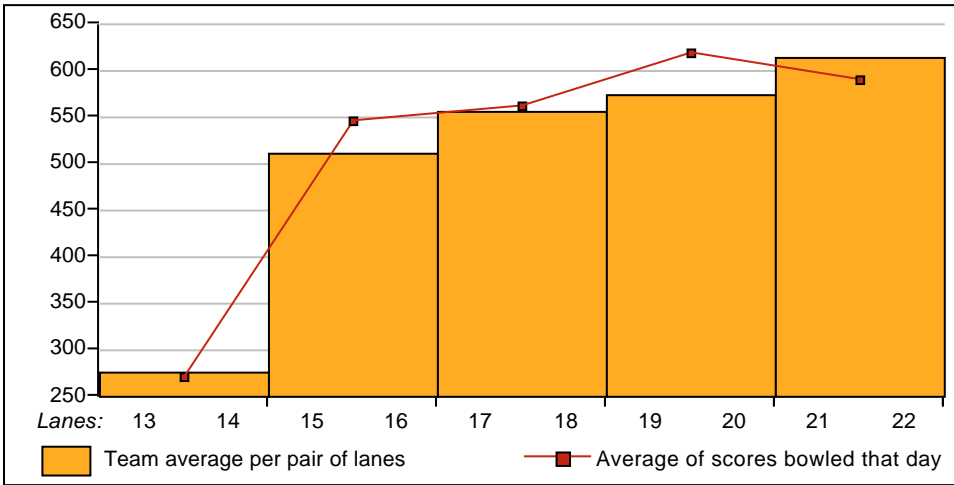

Team Average vs Ave of Scores