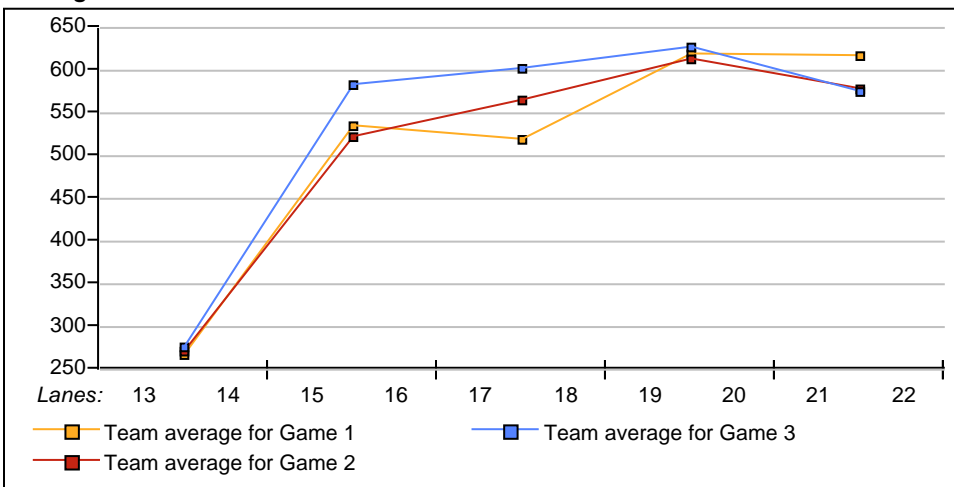

**Girls Division 1: Division1**

Name	Ave HDCP	Pins	Gms	High Game	High Sers	HDCP Game	HDCP Sers	-1-	-2-	-3-	Total	HDCP Total
Jessica Phillips	182	25	547	3	212	547					0	0
Stefane Welker	144	59	866	6	199	511					0	0
Larryce Whitmire	169	36	1017	6	223	552					0	0

**High Individual Match Points**

<b>Boys</b>	53	Larry Griggs	51	Ben Bosworth	47.5	Kevin Donyes
<b>Girls</b>	45.5	J.J. Kissner	45	Dixie Donyes	41	Linda Furstenwerth

**Team Average vs Ave of Scores**

**Average of Scores for Each Game**